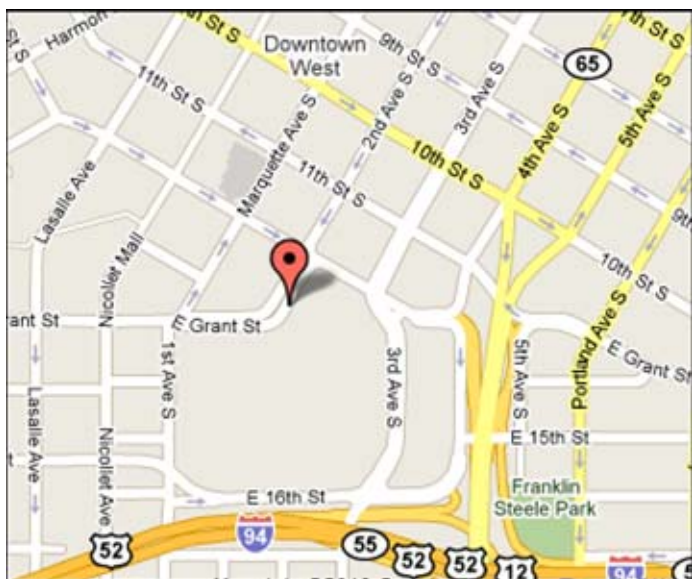

From the West (I-94)

Take the 4th Street exit from I-94 and proceed to 2nd Avenue South. (Do NOT turn right onto 2nd Avenue North.) Turn right on 2nd Avenue South and go 8 blocks to Convention Center.

From the West (I-394)

Take Downtown exit (12th Street): follow 12th Street South to 2nd Avenue South and turn right. The Convention Center is on your left.

From the East (I-94)

Take the 11th Street exit: follow 11th Street South until you reach 2nd Avenue South, turn left onto 2nd Avenue South and cross 12th Street South. The Convention Center is on your left. The Underground Plaza Parking Ramp is on your right.

From the South (I-35W)

Follow downtown exit signs to the 11th Street exit and follow 11th Street to 2nd Avenue South. Turn left on 2nd Avenue South and go 1 block to Convention Center.

From the North (I-35W)

Take I-35W to Hwy 280. Follow Hwy 280 to I-94 west. Follow I-94 to the 11th Street exit (NOT 11th Avenue exit). Follow 11th Street to 2nd Avenue South. Turn left on 2nd Avenue South and go 1 block to the Convention Center.